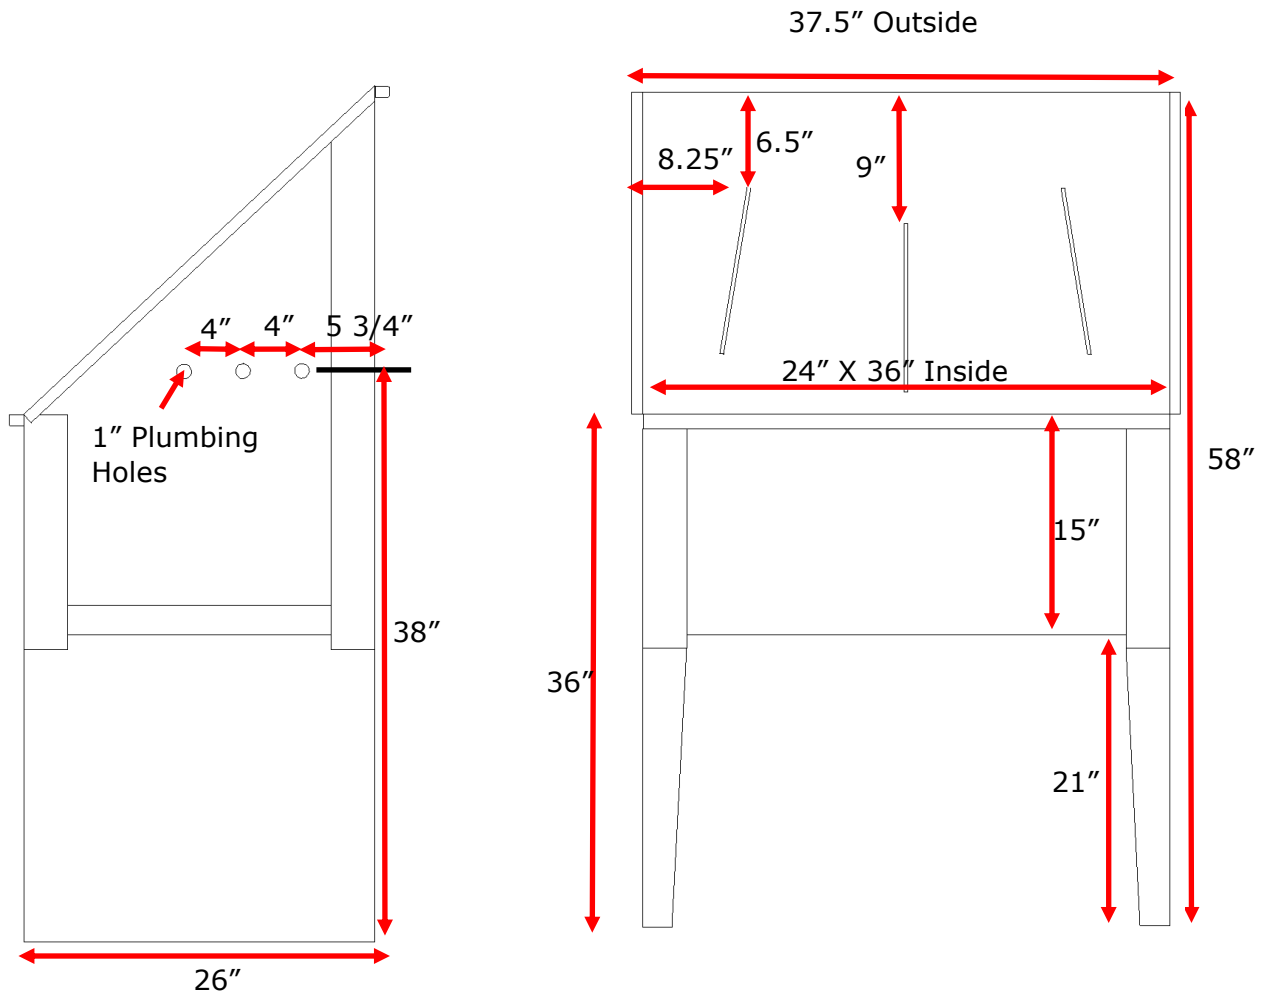

36" Standard Bathing Tub

Groomer's Best Standard Stainless Steel Bathing Tub is perfect for animals of all sizes! Constructed with a fully welded tub body and double sealed to guaranteed no leaking or rusting. High back and side walls protect against splashed and shaken water. Comes with matching stainless steel plug for any port holes not in use. Very easy to use and maintain!

Features:

- Double sealed.
- Easy Set up and assembly, just put the legs on!
- Specify water ports and drain on right, left side or center.
- Back splash wall with 3 animal restraint bars with eyelets.
- Very durable, even in the harshest conditions
- Guaranteed to never leak or rust.
- 20 gauge 304 stainless steel
- 20" Legs with leg levelers.
- 3 Year Warranty
- Handcrafted in the USA

ProGroom Pet Supply

936-894-3292

<http://www.progroom.com>

36" Standard Bathing Tub

Available as Left, Right or center drain. 3.5" drain hole, located 7" on center from the left or right.

Faucet Holes are pre-punched as a 1" hole, 3 holes 4" on center as pictured.