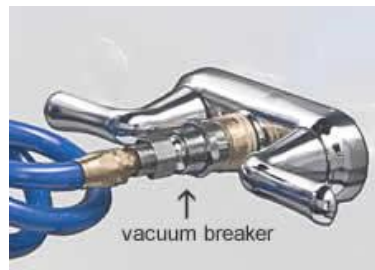

GROOMERS BEST PLUMBING KIT

- 4" on center 2 handle chrome faucet
- 9 feet long x 3/8" thick polyurethane heavy duty coiled hose
- 3/4" Garden Hose female thread connection
- Valve Stems: 1-7/8" length (from back of faucet to end of stem)
- Water Flow: 2.2 Gallons Per Minute
- Full spray head with hold down comfortable lever - Shuts off completely when not in use
- Vacuum Breaker
- Maximum flow 2.5 gallons per minute
- Drain & Strainer: 3-1/2" chrome drain with "spin-n-lock" strainer/hair trap
- Simply twist the knob on the drain to fill tub or drain the water
- Anti-Siphon S-Trap
- Nozzle Holder

Notes:

Product Description:

High Flow Spray Valve w/ Polyurethane Coiled Hose
 Includes Female Garden Hose Adapter

Drawn:

WJS

Approved

JHB

Checked

★ ★ ★ ★
MANUFACTURING COMPANY

Model Number: 747X-H
Wall or Deck Mount
Faucet with Garden Hose
Thread Adapter

Features & Specifications

- Cast brass body
- Replaceable seats & stems
- Ceramic, 1/4 turn stems
- 1/2" NPS male shanks
- Polished chrome finish