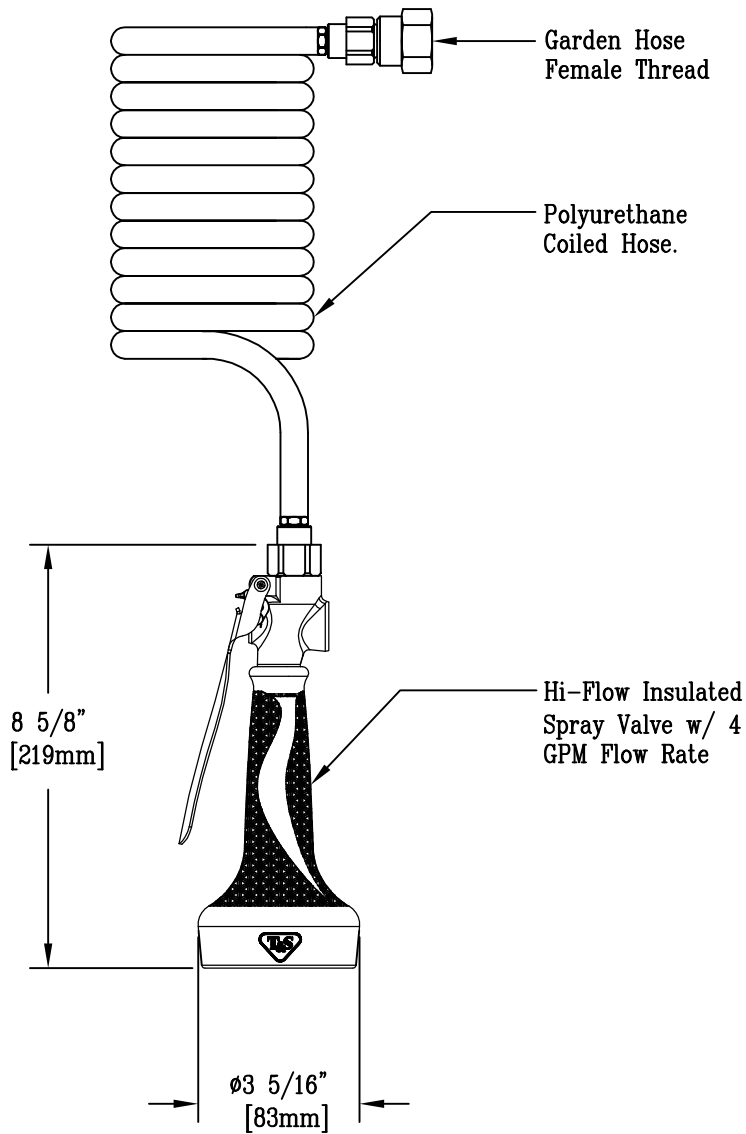

GROOMERS BEST PLUMBING KIT

- 4" on center 2 handle chrome faucet
- 9 feet long x 3/8" thick polyurethane heavy duty coiled hose
- 3/4" Garden Hose female thread connection
- Valve Stems: 1-7/8" length (from back of faucet to end of stem)
- Water Flow: 2.2 Gallons Per Minute
- Full spray head with hold down comfortable lever - Shuts off completely when not in use
- Vacuum Breaker
- Maximum flow 2.5 gallons per minute
- Drain & Strainer: 3-1/2" chrome drain with "spin-n-lock" strainer/hair trap
- Simply twist the knob on the drain to fill tub or drain the water
- Anti-Siphon S-Trap
- Nozzle Holder

Notes:

Product Description:

High Flow Spray Valve w/ Polyurethane Coiled Hose
 Includes Female Garden Hose Adapter

Drawn:

WJS

Approved

JHB

Checked

★ ★ ★ ★
MANUFACTURING COMPANY

Model Number: 747X-H
Wall or Deck Mount
Faucet with Garden Hose
Thread Adapter

Features & Specifications

- Cast brass body
- Replaceable seats & stems
- Ceramic, 1/4 turn stems
- 1/2" NPS male shanks
- Polished chrome finish